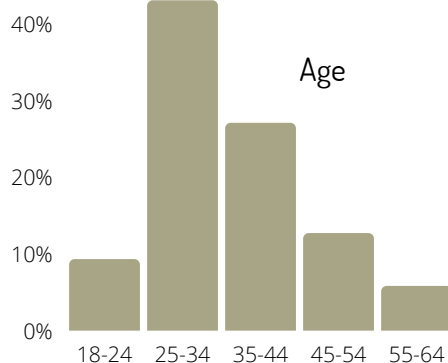

Features

The Pigeon Letters - From Artist to Author Book Publishing Summit

The Pigeon Letters -

Retreats

Micheal's - Name + Artwork on signs featured in stores across USA

CONTACT

Rachel Strauss

artist, author, teacher, community leader

@woodburncorner

hello@woodburncorner.com

woodburncorner.com