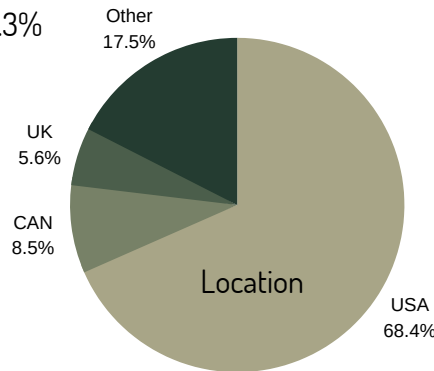

Audience

Female 85.3%
Male 14.7%

50%